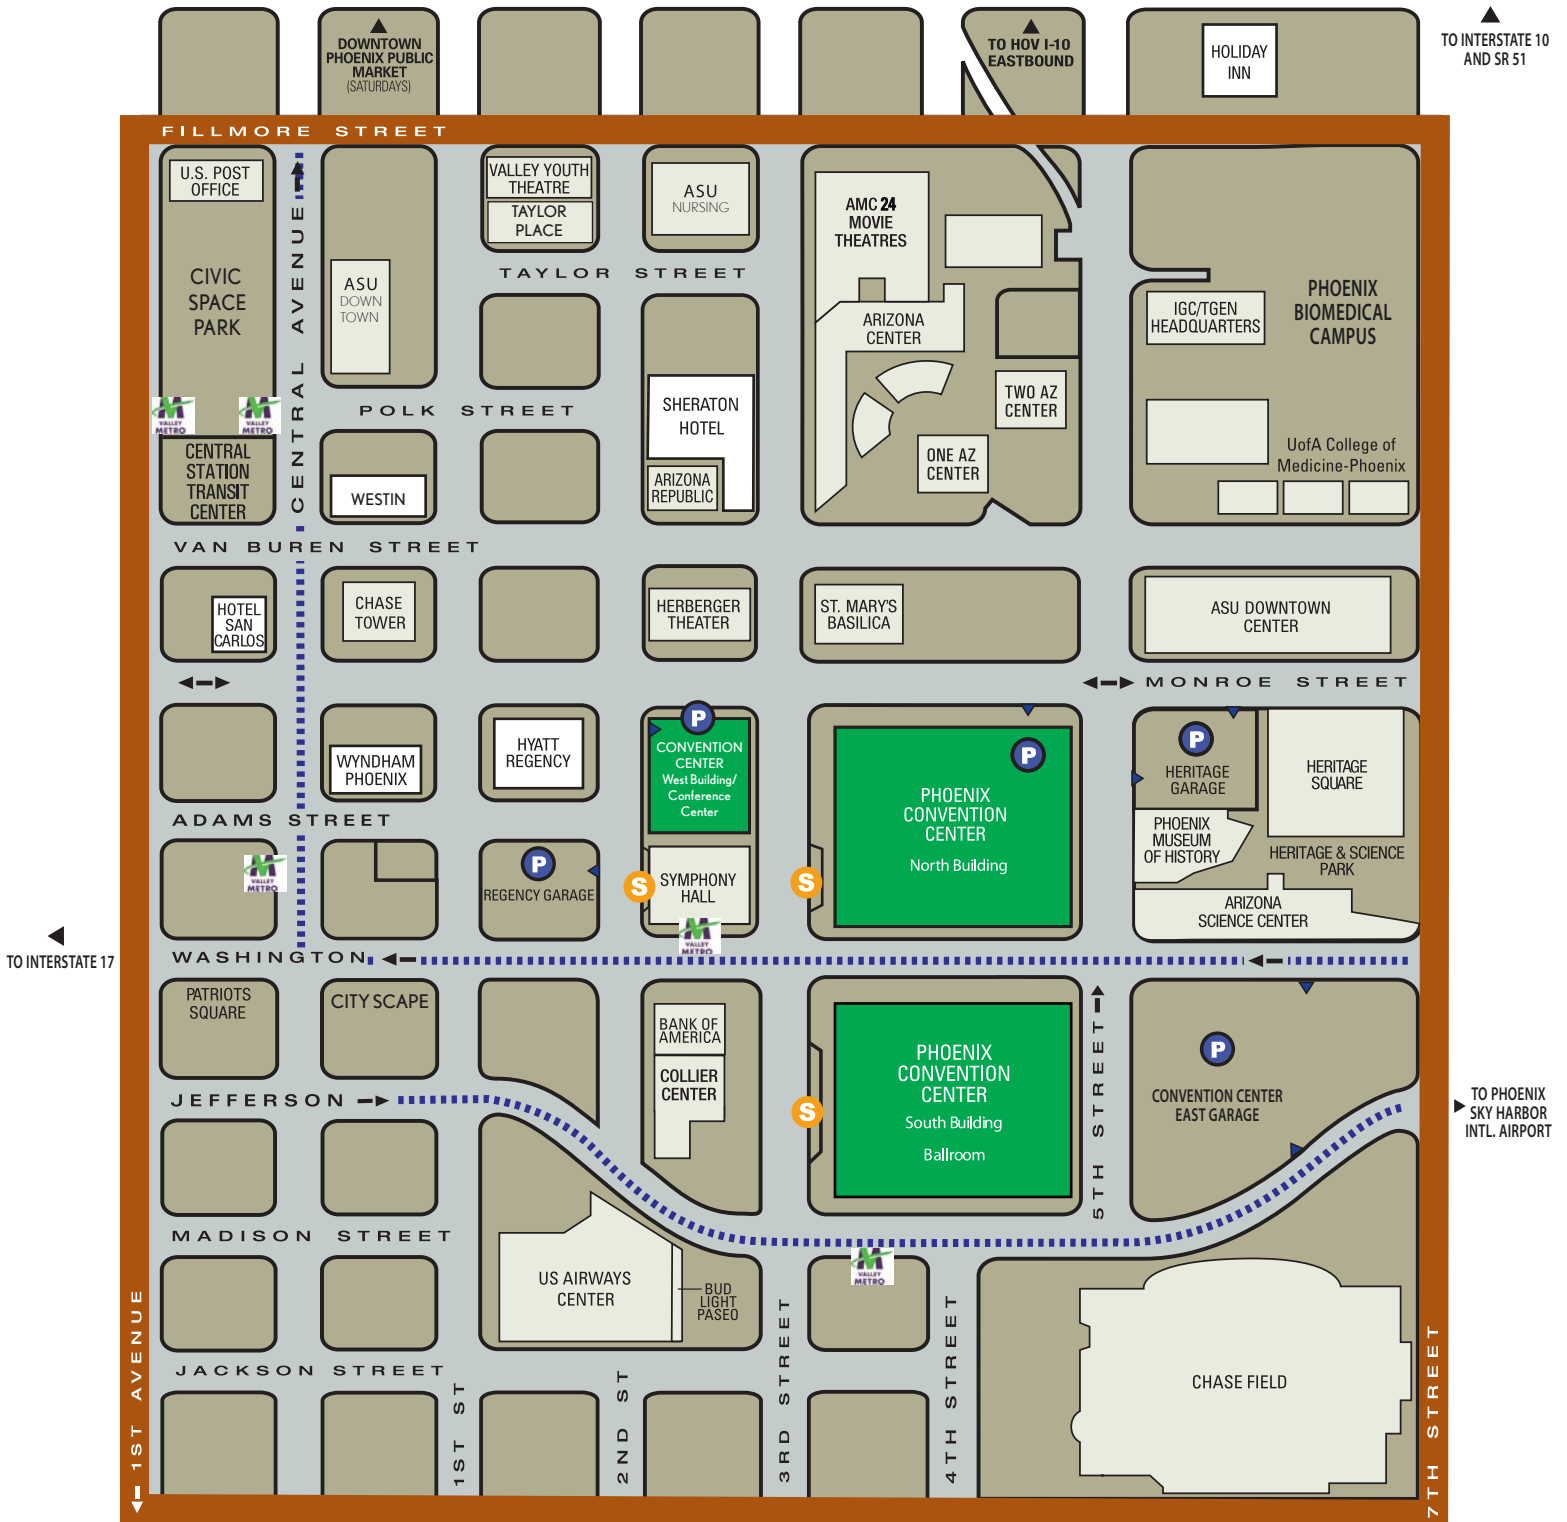

PARKING MAP

LEGEND

P Parking Garages **▶** Parking Garage Entrance

Light Rail Station

METRO Light Rail

Shuttle Drop-Off/Pick-up